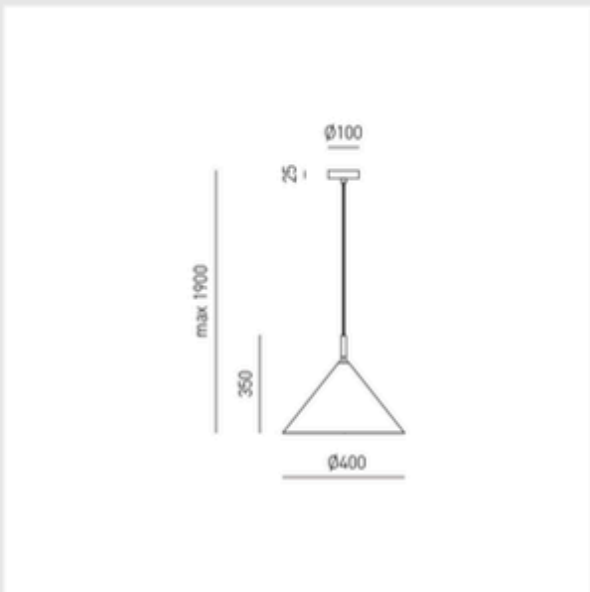

Disclaimer

Alle technische gegevens, evenals gewichts- en afmetingsspecificaties, zijn gebaseerd op standaardwaarden. Wij behouden ons het recht om technische wijzigingen aan te brengen. Productafbeeldingen dienen ter illustratie en kunnen afwijken van het origineel.

FL

www.formaluna.be