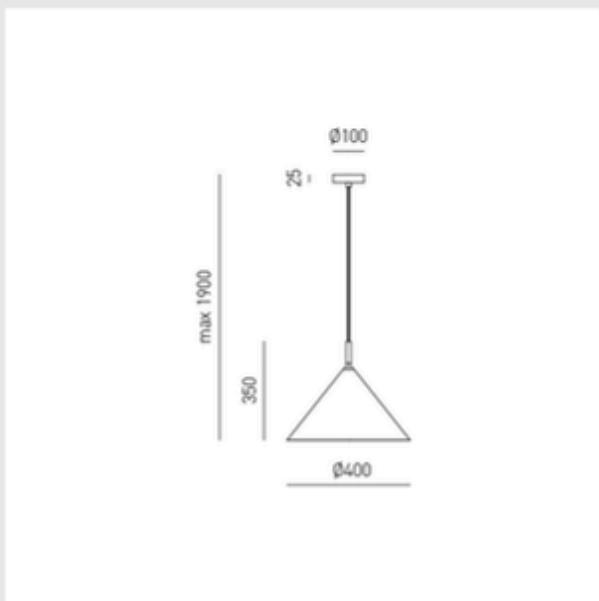

Disclaimer

Alle technische gegevens, evenals gewichts- en afmetingsspecificaties, zijn gebaseerd op standaardwaarden. Wij behouden ons het recht om technische wijzigingen aan te brengen. Productafbeeldingen dienen ter illustratie en kunnen afwijken van het origineel.

FL

www.formaluna.be