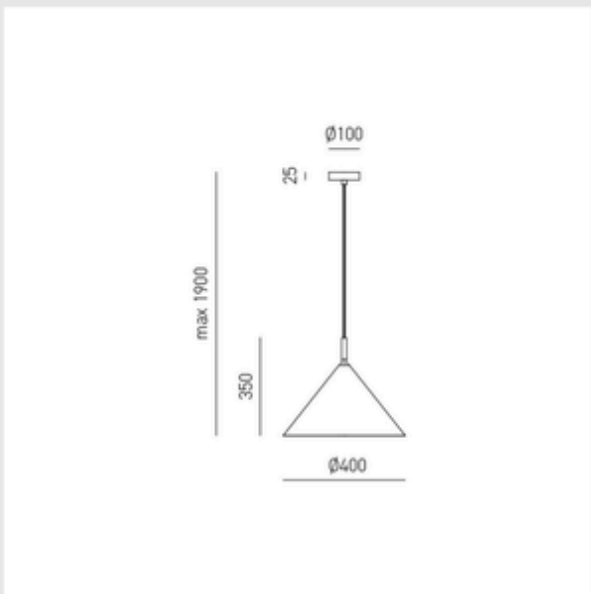

Disclaimer

Alle technische gegevens, evenals gewichts- en afmetingsspecificaties, zijn gebaseerd op standaardwaarden. Wij behouden ons het recht om technische wijzigingen aan te brengen. Productafbeeldingen dienen ter illustratie en kunnen afwijken van het origineel.

FL

www.formaluna.be