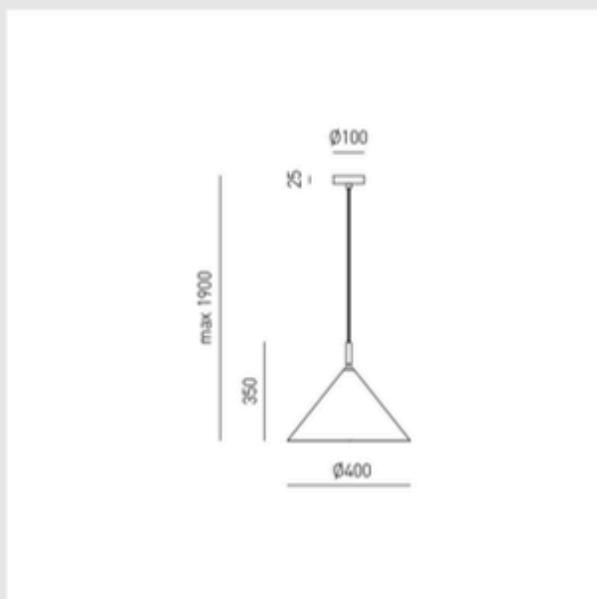

Disclaimer

Alle technische gegevens, evenals gewichts- en afmetingsspecificaties, zijn gebaseerd op standaardwaarden. Wij behouden ons het recht om technische wijzigingen aan te brengen. Productafbeeldingen dienen ter illustratie en kunnen afwijken van het origineel.

FL

www.formaluna.be