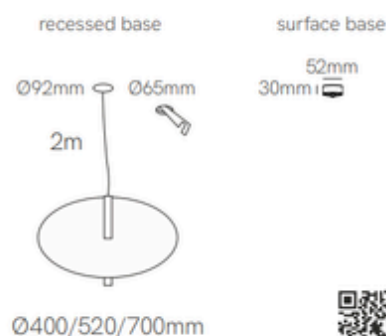

New

Blaber atmos

*Included surface and recessed base.

Code	Size	Led light	Driver	Colour
Atmos	A	○ Atmos XL 10W white (page 515) 1	Switch 9	● Black 6
	400mm 1	● Atmos XL 10W black (page 515) 2		● Light gray 8
	520mm 2			● Orange 9
	700mm 3			① ● Light blue C6
				① ● Yellow D4
				① ● Beige D6
				① ● Custom C