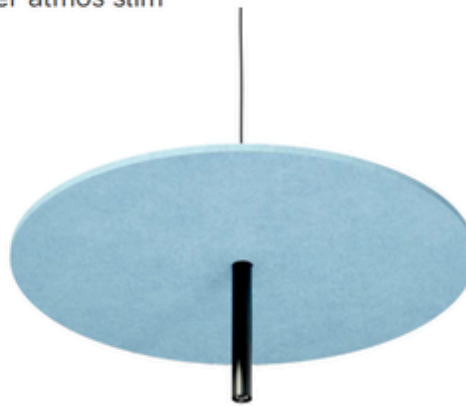

FL

www.formaluna.be

BLABER ATMOS

Blaber Atmos is an innovative acoustic lighting solution that integrates sound-absorbing panels with efficient LED illumination. Designed to improve both visual and acoustic comfort, it reduces ambient noise while delivering soft, uniform lighting.

New

Blaber atmos slim

*Included surface and recessed base.

Code	Size	Led light	Driver	Colour
Atmos slim	A	400mm 4	Tuya 7	● Black 6
		○ Atmos slim XL 6W white (page 513) 1		● Light gray 8
		● Atmos slim XL 6W black (page 513) 2		● Orange 9
				○ ● Light blue C6
				○ ● Yellow D4
				○ ● Beige D6
				○ ● Custom C