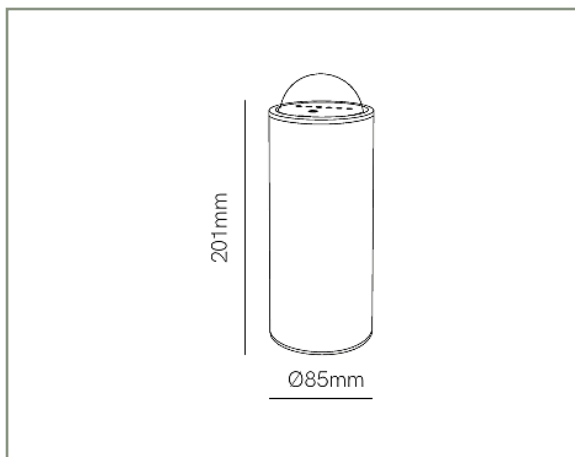

CONVERSE PORTABLE

Portable table luminaire · 2.5W · 225 lm · white finish
2700K / 5000K · dimmable · rechargeable battery · IP20

Compact rechargeable luminaire with a cylindrical portable form, warm-to-cool light settings and 360° dimmable illumination. Converse Portable combines a 2.5W LED source with 225 lm output, micro-USB charging and a minimalist white finish for flexible table-top use.

technical drawing

Light source

Power	2.5 W LED
Lumens	225 lm
Color temperature	2700 K / 5000 K
CRI	≥82
Dimming	360° dimmable
Distribution	Portable ambient light
Protection index	IP20
Electrical class	III
Lifetime	50,000 h
Operating temperature	-20 °C to +40 °C

Data sheet

Installation	Portable / table
Dimensions	201 mm height · Ø85 mm
Finish	White
Product code	3916-N
Battery	2,200 mAh
Charging	Micro USB 5V · 5-6 h
Runtime	4-150 h
Warranty	3 years · 2 years battery shown