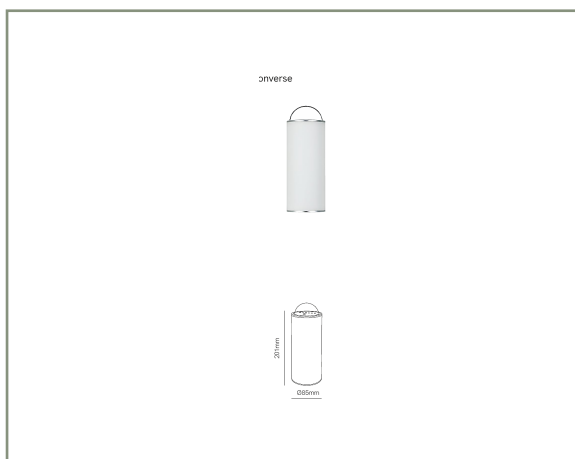

CONVERSE PORTABLE

Portable table luminaire · 2.5W · 225 lm · white finish
2700K / 5000K · dimmable · rechargeable battery · IP20

Compact rechargeable luminaire with a cylindrical portable form, warm-to-cool light settings and 360° dimmable illumination. Converse Portable combines a 2.5W LED source with 225 lm output, micro-USB charging and a minimalist white finish for flexible table-top use.

technical drawing

Light source

Power	2.5 W LED
Lumens	225 lm
Color temperature	2700 K / 5000 K
CRI	≥82
Dimming	360° dimmable
Distribution	Portable ambient light
Protection index	IP20
Electrical class	III
Lifetime	50,000 h
Operating temperature	-20 °C to +40 °C

Data sheet

Installation	Portable / table
Dimensions	201 mm height · Ø85 mm
Finish	White
Product code	3916-N
Battery	2,200 mAh
Charging	Micro USB 5V · 5-6 h
Runtime	4-150 h
Warranty	3 years · 2 years battery shown